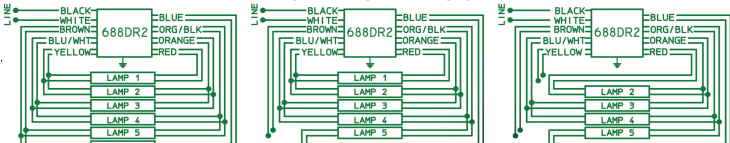

INSULATE EACH UNUSED LEAD FROM GROUND AND ALL OTHER LEADS
Mount lamps within one inch of grounded metal starting aid. Min starting temperature is -20°F (-30°C)
GROUND BALLAST CASE. CAISSE DU TRANSFORMATEUR MIS A TERRE

NO PCB'S
AUTO RESET
THERMALLY PROTECTED
CLASS P
wat12993