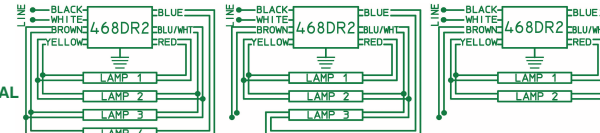

INSULATE EACH UNUSED LEAD FROM GROUND AND ALL OTHER LEADS
Mount lamps within one inch of grounded metal starting aid. Min starting temperature is -20°F (-30°C)
GROUND BALLAST CASE. CAISSE DU TRANSFORMATEUR MIS A TERRE

NO PCB'S
AUTO RESET
THERMALLY PROTECTED
CLASS P
wat12990

CATALOG NO.
488DR2

120 Volts
60 Hz.

FRANCE

a Scott Fetzer company
FAIRVIEW, TN 37062
www.franceformer.com 800-753-2753
FLUORESCENT LAMP BALLAST
OUTDOOR TYPE 2

3 OR 4 LAMPS - 20 TO 32 FEET TOTAL
For any 3 or 4 lamp combination of
800 mA T12 HO rapid start lamps. Total
footage of lamps must not exceed
32 feet nor be less than 20 feet.

DANGER HIGH VOLTAGE
980 OUTPUT VOLTS OPEN CIRCUIT OR 520 VOLTS TO GROUND
DANGER HAUTE TENSION