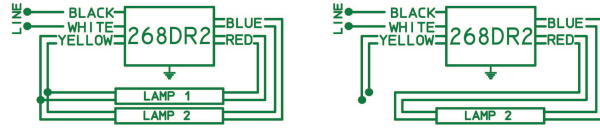

FRANCE DR2 Ballast Labels

CATALOG NO.
268DR2

120 Volts
60 Hz.

FRANCE

a Scott Fetzer company
FAIRVIEW, TN 37062
www.franceformer.com 800-753-2753
FLUORESCENT LAMP BALLAST
OUTDOOR TYPE 2

1 OR 2 LAMPS - 4 TO 12 FEET TOTAL
For any 1 OR 2 lamp combination of
800 mA T12 HO rapid start lamps. Total
footage of lamps must not exceed
12 feet nor be less than 4 feet.

DANGER HIGH VOLTAGE
510 OUTPUT VOLTS OPEN CIRCUIT OR 320 VOLTS TO GROUND
DANGER HAUTE TENSION

INSULATE EACH UNUSED LEAD FROM GROUND AND ALL OTHER LEADS
Mount lamps within one inch of grounded metal starting aid. Min starting temperature is -20°F (-30°C)
GROUND BALLAST CASE. CAISSE DU TRANSFORMATEUR MIS A TERRE

NO PCB'S
AUTO RESET
THERMALLY PROTECTED
CLASS P
wat12988

CATALOG NO.
448DR2

120 Volts
60 Hz.

FRANCE

a Scott Fetzer company
FAIRVIEW, TN 37062
www.franceformer.com 800-753-2753
FLUORESCENT LAMP BALLAST
OUTDOOR TYPE 2

2, 3 OR 4 LAMPS - 6 TO 16 FEET TOTAL
For any 2, 3 or 4 lamp combination of
800 mA T12 HO rapid start lamps. Total
footage of lamps must not exceed
16 feet nor be less than 6 feet.

DANGER HIGH VOLTAGE
590 OUTPUT VOLTS OPEN CIRCUIT OR 460 VOLTS TO GROUND
DANGER HAUTE TENSION