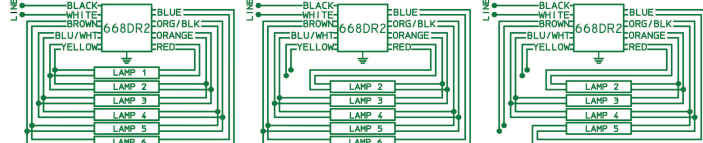

INSULATE EACH UNUSED LEAD FROM GROUND AND ALL OTHER LEADS
Mount lamps within one inch of grounded metal starting aid. Min starting temperature is -20°F (-30°C)
GROUND BALLAST CASE. CAISSE DU TRANSFORMATEUR MIS A TERRE

NO PCB'S
AUTO RESET
THERMALLY PROTECTED
CLASS P
wat12992

CATALOG NO.
688DR2

120 Volts
60 Hz.

FRANCE

a Scott Fetzer company
FAIRVIEW, TN 37062
www.franceformer.com 800-753-2753
FLUORESCENT LAMP BALLAST
OUTDOOR TYPE 2

4, 5, OR 6 LAMPS - 36 TO 48 FEET TOTAL
For any 4, 5, or 6 lamp combination of
800 mA T12 HO rapid start lamps. Total
footage of lamps must not exceed
48 feet nor be less than 36 feet.

DANGER HIGH VOLTAGE
740 OUTPUT VOLTS OPEN CIRCUIT OR 590 VOLTS TO GROUND
DANGER HAUTE TENSION