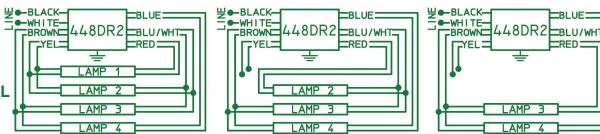

INSULATE EACH UNUSED LEAD FROM GROUND AND ALL OTHER LEADS
Mount lamps within one inch of grounded metal starting aid. Min starting temperature is -20°F (-30°C)
GROUND BALLAST CASE. CAISSE DU TRANSFORMATEUR MIS A TERRE

NO PCB'S
AUTO RESET
THERMALLY PROTECTED
CLASS P
wat12989

CATALOG NO.
468DR2

120 Volts
60 Hz.

FRANCE

a Scott Fetzer company
FAIRVIEW, TN 37062
www.franceformer.com 800-753-2753
FLUORESCENT LAMP BALLAST
OUTDOOR TYPE 2

2, 3 OR 4 LAMPS - 16 TO 24 FEET TOTAL
For any 2, 3 or 4 lamp combination of
800 mA T12 HO rapid start lamps. Total
footage of lamps must not exceed
24 feet nor be less than 16 feet.

DANGER HIGH VOLTAGE
760 OUTPUT VOLTS OPEN CIRCUIT OR 710 VOLTS TO GROUND
DANGER HAUTE TENSION