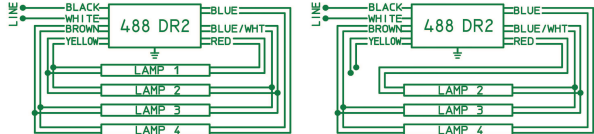

INSULATE EACH UNUSED LEAD FROM GROUND AND ALL OTHER LEADS
Mount lamps within one inch of grounded metal starting aid. Min starting temperature is -20°F (-30°C)
GROUND BALLAST CASE. CAISSE DU TRANSFORMATEUR MIS A TERRE

NO PCB'S
AUTO RESET
THERMALLY PROTECTED
CLASS P
wat12991

CATALOG NO.
668DR2

120 Volts
60 Hz.

FRANCE

a Scott Fetzer company
FAIRVIEW, TN 37062
www.franceformer.com 800-753-2753
FLUORESCENT LAMP BALLAST
OUTDOOR TYPE 2

4, 5, OR 6 LAMPS - 24 TO 36 FEET TOTAL
For any 4, 5, or 6 lamp combination of
800 mA T12 HO rapid start lamps. Total
footage of lamps must not exceed
36 feet nor be less than 24 feet.

DANGER HIGH VOLTAGE
1010 OUTPUT VOLTS OPEN CIRCUIT OR 450 VOLTS TO GROUND
DANGER HAUTE TENSION